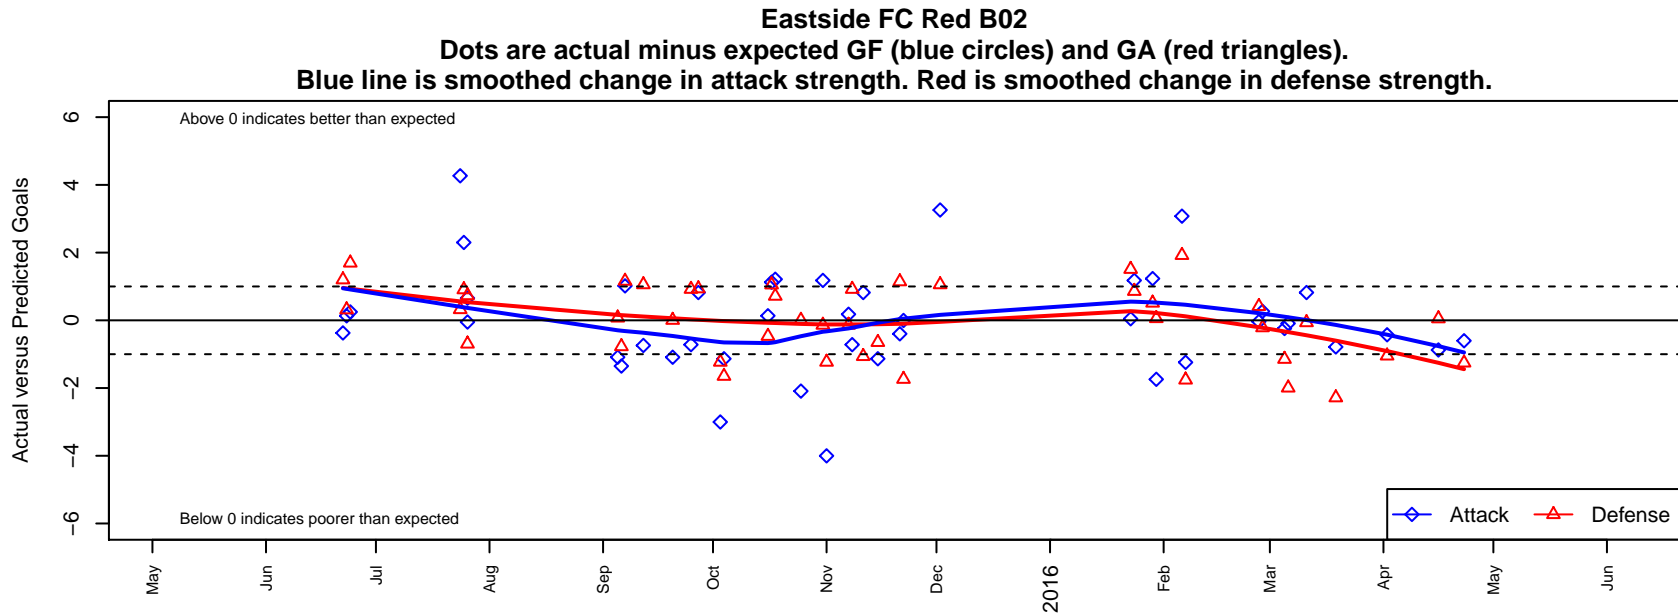

**attack and defense variance (black dot)
relative to other teams
and top 10 in region**

**attack and defense rating
relative to others at age
and all opponents in last 13 months**

Eastside FC Red B02

Eastside FC
Preston, WA
B02 total strength=1223
attack=5.81 defense=3.23
fall league = RCL B02 Div 2
spr league = Win RCL B02 Div 2

alt names used:
Eastside FC 02 Red (WA) (FWNW)
Eastside BU13 Red
Eastside FC B02 Red A
Eastside FC BU02 Red
Eastside FC B02 Red A
Eastside FC B02 Red A

Venues played:
2015 Far West Regionals U12
2015 Sounders FC Cup BU13
2015 Labor Day Cup BU14 Gold
2015 RCL B02 Div 2
2015 FWRL B02
2015 Win RCL B02 Div 2
2015 WYS Championship B02