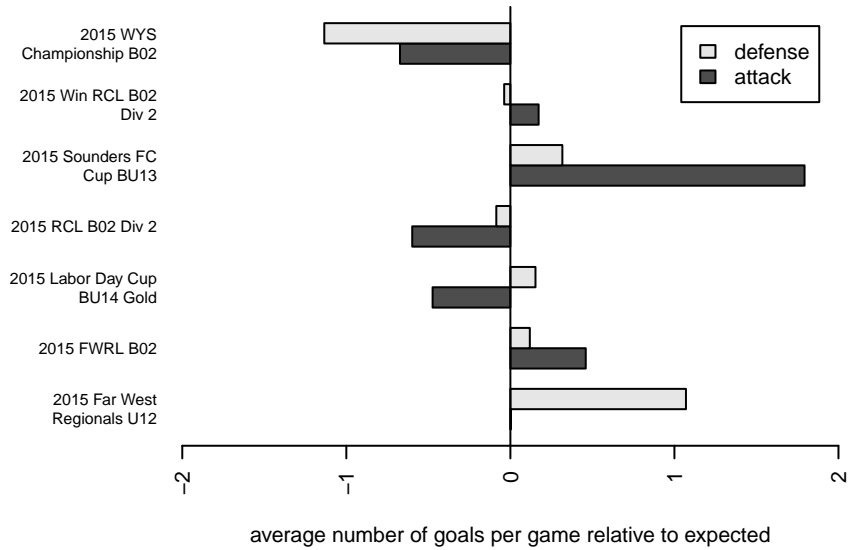

Performance relative to 13 month average