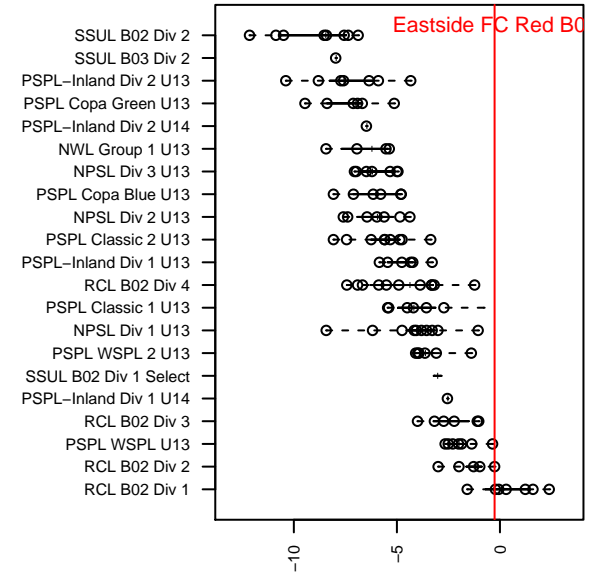

**attack and defense rating
relative to others at age
and all opponents in last 13 months**