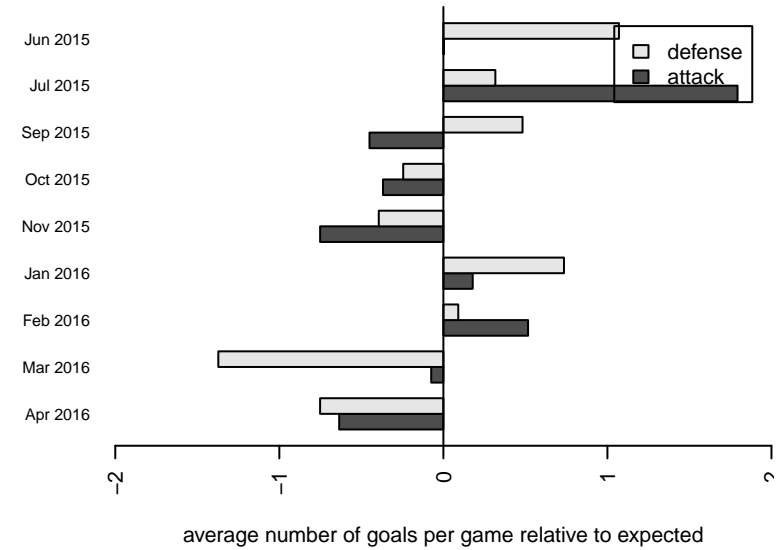

Performance relative to 13 month average